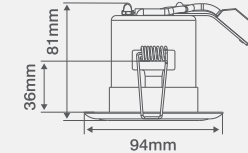

PRODUCT APPROVALS

Complete with prewired Flow™ Connector