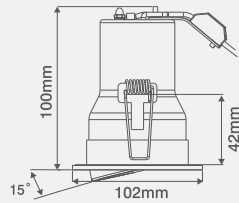

Complete with prewired Flow™ Connector

PRODUCT APPROVALS